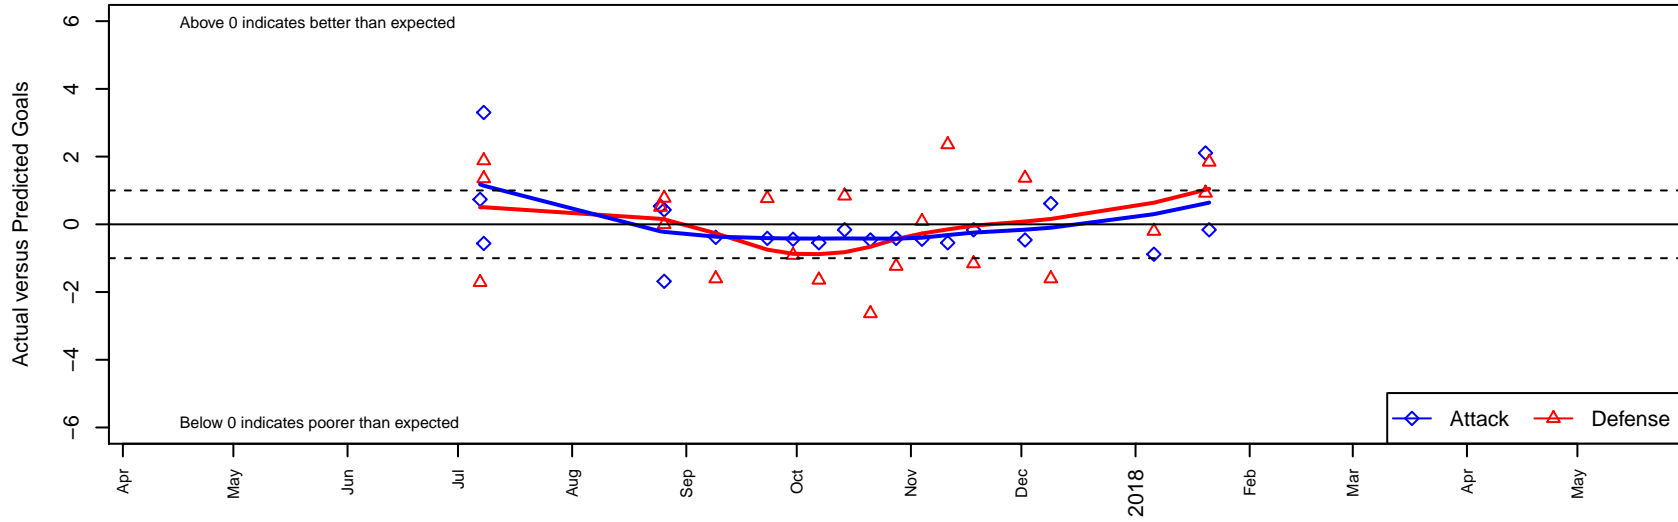

Seattle United S Blue G05

Seattle United Regional
 Seattle, WA
 G05 total strength=619
 attack=0.56 defense=0.51
 fall league = NPSL Div 1 (05) U13

alt names used:
 Seattle United G05 South Blue
 Seattle United South G05 Blue
 Seattle United South G05 Blue
 Seattle United South G05 Blue

Venues played:
 2017 Seattle Cup GU13 Silver
 2017 River Jam Copa U13
 2017 NPSL Division 1 (05) U13
 2017 Founders Cup G05 Div A

Seattle United S Blue G05
 Dots are actual minus expected GF (blue circles) and GA (red triangles).
 Blue line is smoothed change in attack strength. Red is smoothed change in defense strength.

**attack and defense variance (black dot)
relative to other teams
and top 10 in region**

**attack and defense rating
relative to others at age
and all opponents in last 13 months**

Performance relative to 13 month average