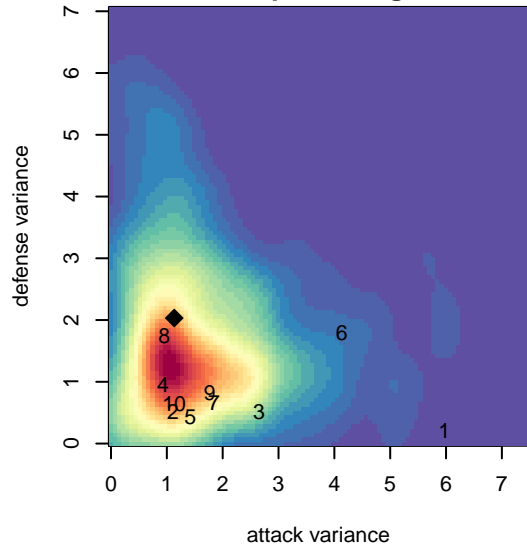

Seattle United S Blue G05

Seattle United Regional
 Seattle, WA
 G05 total strength=619
 attack=0.56 defense=0.51
 fall league = NPSL Div 1 (05) U13

alt names used:
 Seattle United G05 South Blue
 Seattle United South G05 Blue
 Seattle United South G05 Blue
 Seattle United South G05 Blue

Venues played:
 2017 Seattle Cup GU13 Silver
 2017 River Jam Copa U13
 2017 NPSL Division 1 (05) U13
 2017 Founders Cup G05 Div A

Seattle United S Blue G05
 Dots are actual minus expected GF (blue circles) and GA (red triangles).
 Blue line is smoothed change in attack strength. Red is smoothed change in defense strength.

**attack and defense variance (black dot)
relative to other teams
and top 10 in region**

**attack and defense rating
relative to others at age
and all opponents in last 13 months**

Performance relative to 13 month average