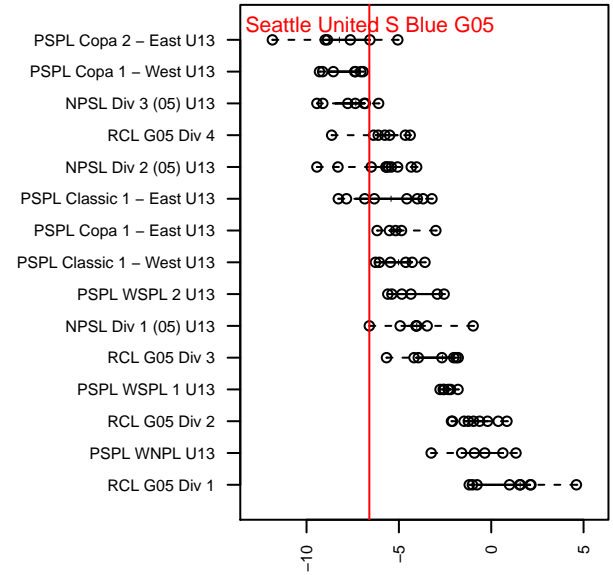

Seattle United S Blue G05

Seattle United Regional
 Seattle, WA
 G05 total strength=619
 attack=0.56 defense=0.51
 fall league = NPSL Div 1 (05) U13

alt names used:
 Seattle United G05 South Blue
 Seattle United South G05 Blue
 Seattle United South G05 Blue
 Seattle United South G05 Blue

Venues played:
 2017 Seattle Cup GU13 Silver
 2017 River Jam Copa U13
 2017 NPSL Division 1 (05) U13
 2017 Founders Cup G05 Div A

Seattle United S Blue G05
 Dots are actual minus expected GF (blue circles) and GA (red triangles).
 Blue line is smoothed change in attack strength. Red is smoothed change in defense strength.

**attack and defense variance (black dot)
relative to other teams
and top 10 in region**

**attack and defense rating
relative to others at age
and all opponents in last 13 months**

Performance relative to 13 month average