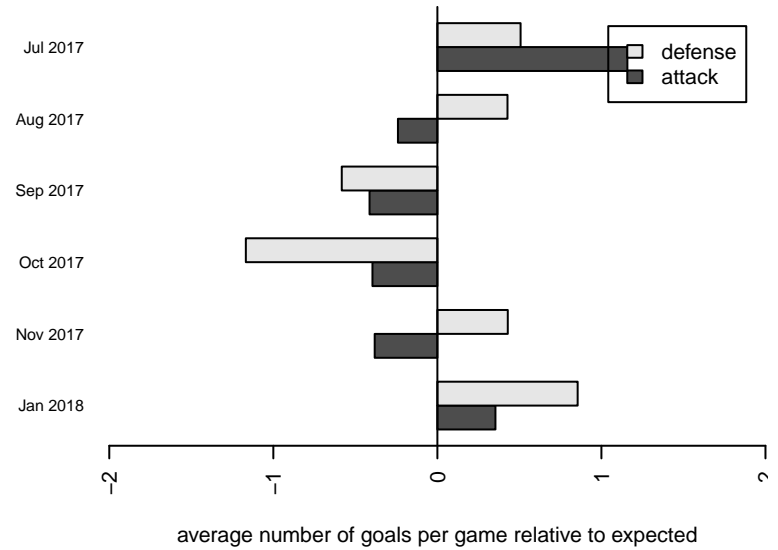

Performance relative to 13 month average