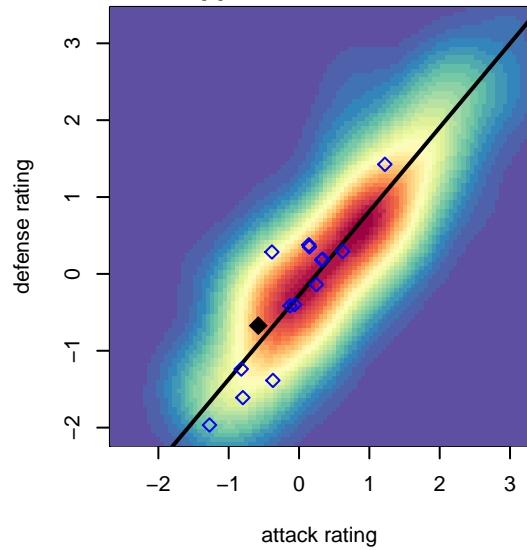

Seattle United S Blue G05

Seattle United Regional
 Seattle, WA
 G05 total strength=619
 attack=0.56 defense=0.51
 fall league = NPSL Div 1 (05) U13

alt names used:
 Seattle United G05 South Blue
 Seattle United South G05 Blue
 Seattle United South G05 Blue
 Seattle United South G05 Blue

Venues played:
 2017 Seattle Cup GU13 Silver
 2017 River Jam Copa U13
 2017 NPSL Division 1 (05) U13
 2017 Founders Cup G05 Div A

Seattle United S Blue G05
 Dots are actual minus expected GF (blue circles) and GA (red triangles).
 Blue line is smoothed change in attack strength. Red is smoothed change in defense strength.

**attack and defense variance (black dot)
relative to other teams
and top 10 in region**

**attack and defense rating
relative to others at age
and all opponents in last 13 months**

Performance relative to 13 month average